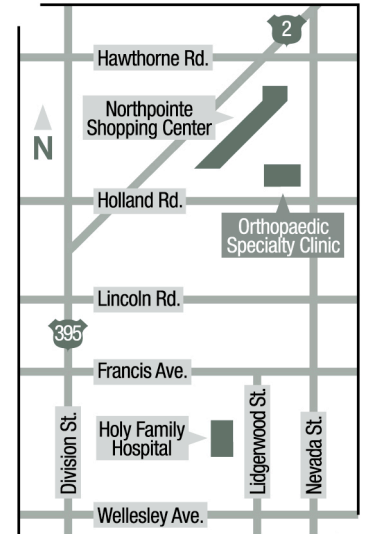

From the North:

From highway 2 (Newport highway): Head south on highway 2 and take the Nevada exit (by the HiCo Village). Go south on Nevada and turn right at Prime Source Credit Union. Turn left at the first street (Medical Park Rd) and go straight and you'll see our parking sign straight ahead on the northwest corner of Holland & Nevada.

From highway 395:

Head south on highway 395. Turn left on Hawthorne Road.

Turn right onto Nevada and head south. Turn right at the Prime Course Credit Union. Turn left at the first street (Medical Park Rd) and go straight and you'll see our parking sign straight ahead on the northwest corner of Holland & Nevada

From the South:

Using Hamilton/Nevada: Head north on Hamilton/Nevada until you get to Holland Rd. (this is just north of Magnesium Road). Do NOT turn left at the light on Holland. Go through the light and turn left at Prime Source Credit Union. After you turn left, turn left again on Medical Park Road and head south, back towards the corner. We are the building on the northwest corner of Holland & Nevada.

Using Division Street: Go north on Division until you come to the "Y". Take the "Y" to the right to get onto highway 2. At the first light, Holland Avenue, turn right. At the entrance just after the Northpoint Plaza (where Cancer Care is located) take a left turn. Then turn right and head towards the corner and you'll see our sign. We are on the northwest corner of Holland Nevada.